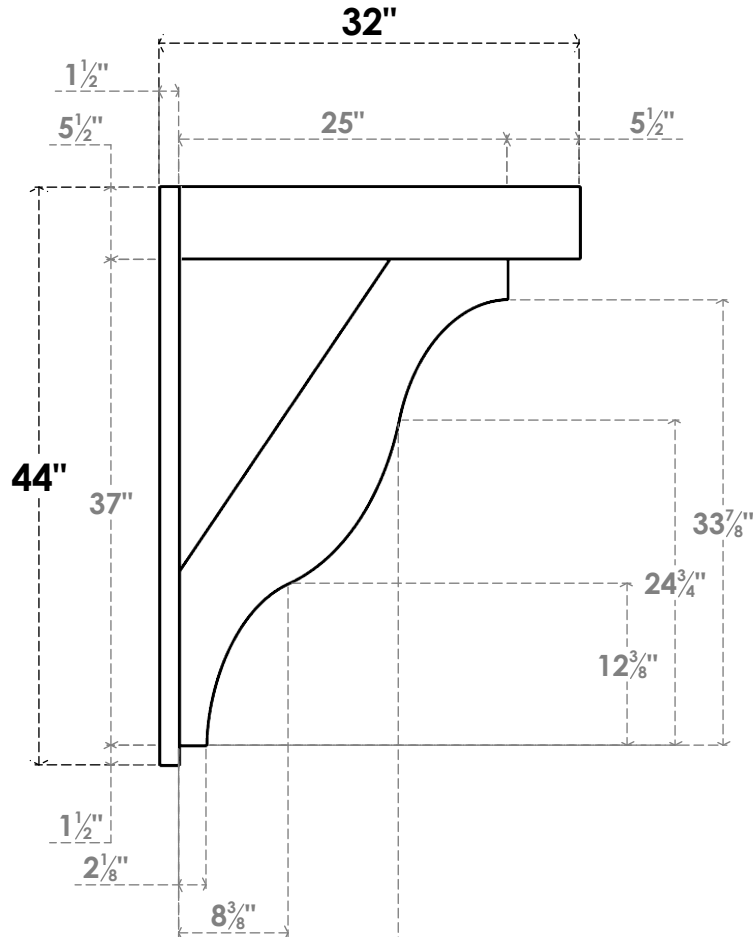

ITEM NUMBER: OUTUROC055X075X32000X44000X055X015X055FST44RCPR

5 1/2"W TOP X 7 1/2"W BACK X 32"D X 44"H X 5 1/2"T TOP X 1 1/2"T BACK TIMBERTHANE ROUGH CEDAR FUNSTON FAUX WOOD OPEN OUTLOOKER, BLOCK TOP AND BACK, 5 1/2"W CLOSED BRACE, PRIMED TAN

SIDE PROFILE

FRONT PROFILE

ISOMETRIC

GENERATED DATE : 07/06/2023

EKENA MILLWORK
2300 WEST MAIN ST.
CLARKSVILLE, TX 75426
TOLL FREE: 866-607-0453
WWW.EKENAMILLWORK.COM

NOTES

1. INSTALLATION TO BE COMPLETED IN ACCORDANCE WITH MANUFACTURER'S SPECIFICATIONS.
2. DRAWING MAY NOT BE TO SCALE
3. THIS DRAWING IS INTENDED FOR DESIGN AND PLANNING PURPOSES ONLY.
4. ALL INFORMATION CONTAINED HEREIN WAS CURRENT AT THE TIME OF DEVELOPMENT BUT MUST BE REVIEWED AND APPROVED BY THE PRODUCT MANUFACTURER TO BE CONSIDERED ACCURATE.
5. TIMBERTHANE ARCHITECTURAL PRODUCTS ARE MADE FROM HIGH DENSITY URETHANE AND COME FACTORY PRIMED