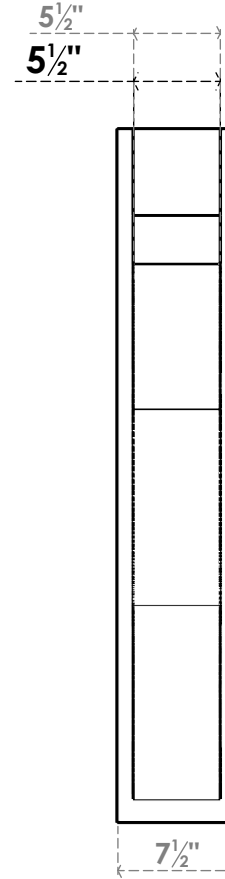

ITEM NUMBER: OUTUROC055X075X32000X44000X055X015X055FST44RCPR

5 1/2"W TOP X 7 1/2"W BACK X 32"D X 44"H X 5 1/2"T TOP X 1 1/2"T BACK TIMBERTHANE ROUGH CEDAR FUNSTON FAUX WOOD OPEN OUTLOOKER, BLOCK TOP AND BACK, 5 1/2"W CLOSED BRACE, PRIMED TAN

SIDE PROFILE

FRONT PROFILE

ISOMETRIC

GENERATED DATE : 07/06/2023

EKENA MILLWORK
2300 WEST MAIN ST.
CLARKSVILLE, TX 75426
TOLL FREE: 866-607-0453
WWW.EKENAMILLWORK.COM

NOTES

1. INSTALLATION TO BE COMPLETED IN ACCORDANCE WITH MANUFACTURER'S SPECIFICATIONS.
2. DRAWING MAY NOT BE TO SCALE
3. THIS DRAWING IS INTENDED FOR DESIGN AND PLANNING PURPOSES ONLY.
4. ALL INFORMATION CONTAINED HEREIN WAS CURRENT AT THE TIME OF DEVELOPMENT BUT MUST BE REVIEWED AND APPROVED BY THE PRODUCT MANUFACTURER TO BE CONSIDERED ACCURATE.
5. TIMBERTHANE ARCHITECTURAL PRODUCTS ARE MADE FROM HIGH DENSITY URETHANE AND COME FACTORY PRIMED