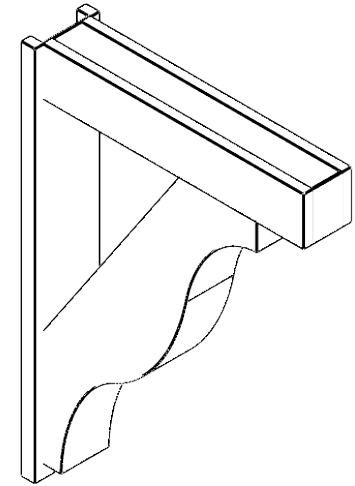

ITEM NUMBER: OUTUROC055X075X32000X44000X055X015X055FST44RCPR

5 1/2"W TOP X 7 1/2"W BACK X 32"D X 44"H X 5 1/2"T TOP X 1 1/2"T BACK TIMBERTHANE ROUGH CEDAR FUNSTON FAUX WOOD OPEN OUTLOOKER, BLOCK TOP AND BACK, 5 1/2"W CLOSED BRACE, PRIMED TAN

SIDE PROFILE

FRONT PROFILE

ISOMETRIC

GENERATED DATE : 07/06/2023

EKENA MILLWORK
2300 WEST MAIN ST.
CLARKSVILLE, TX 75426
TOLL FREE: 866-607-0453
WWW.EKENAMILLWORK.COM

NOTES

1. INSTALLATION TO BE COMPLETED IN ACCORDANCE WITH MANUFACTURER'S SPECIFICATIONS.
2. DRAWING MAY NOT BE TO SCALE
3. THIS DRAWING IS INTENDED FOR DESIGN AND PLANNING PURPOSES ONLY.
4. ALL INFORMATION CONTAINED HEREIN WAS CURRENT AT THE TIME OF DEVELOPMENT BUT MUST BE REVIEWED AND APPROVED BY THE PRODUCT MANUFACTURER TO BE CONSIDERED ACCURATE.
5. TIMBERTHANE ARCHITECTURAL PRODUCTS ARE MADE FROM HIGH DENSITY URETHANE AND COME FACTORY PRIMED